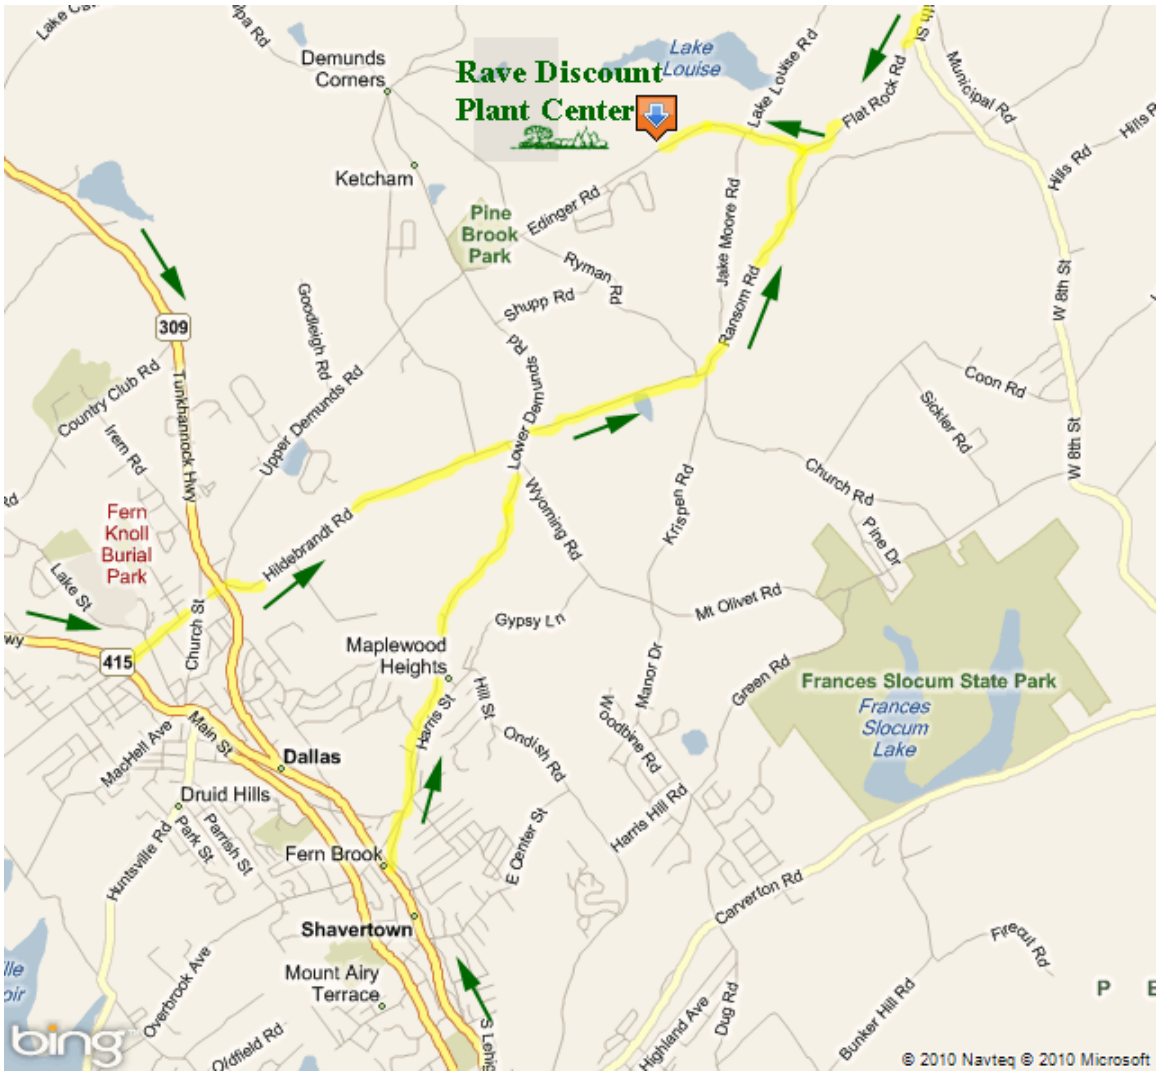

Option #2

1. Take Rt. 309N to Dallas. Approx 7 miles
2. Turn right onto Fernbrook Ave / Overbrook Ave (Just past McDonalds's) and continue straight onto Lower Demunds Rd. 0.2 miles
3. Stay on Lower Demunds Rd. 1.8 miles
4. Turn right onto Ransom Rd. 1.7 miles
5. Left onto Lake Louise Rd. 0.6 miles
6. Straight at Stop Sign. 0.6 miles
7. **Rave Discount Plant Center located on right side at bottom of first hill.**

From Rt. 118:

1. Take Rt.118 to the light and make right onto Rt. 415 / Memorial Hwy. 1.2 miles
2. Left at 2nd light onto W. Center Hill Rd (Picket's Charge). 0.6 miles
3. Continue straight at light onto Hildebrandt Rd.. 1.7 miles
4. Straight at stop sign onto Ransom Rd. 0.1 miles
5. Follow Ransom Rd. 1.7 miles
6. Left onto Lake Louise Rd. 0.6 miles
7. Straight at Stop Sign. 0.6 miles
8. **Rave Discount Plant Center located on right side at bottom of first hill.**

From Clarks Summit:

1. Depart US-6 / US -11 / S State St
2. Right onto W. Grove St. 1.1 miles
3. Bear right onto SR-307 / Morgan Hwy. 2.9 miles
4. Bear left onto Falls Rd. 5.1 miles
5. Bear right onto SR-2015. 0.3 miles
6. Turn left onto SR-92. 1.5 miles
7. Turn right onto SR-292. 2.5 miles
8. Bear left onto Village Rd. 2.2 miles
9. Turn left onto W 8th St. / Orange Rd. 0.9 miles
10. Turn right onto Ransom Rd. 1.1 miles
11. Right at Lake Louise Rd. 0.6 miles
12. Straight at Stop Sign. 0.6 miles
13. **Rave Discount Plant Center located on right side at bottom of first hill.**

From 81 North or South:

Get off at Exit 170B and then follow directions above from Wilkes-Barre.

From PA Turnpike:

1. PA Turnpike to Wilkes-Barre exit.
2. Left on to Rt.115 and follow down the hill (go slow, very curvy). 7.3 miles
3. Rt.115 becomes Rt.309
4. See directions above from Wilkes Barre.